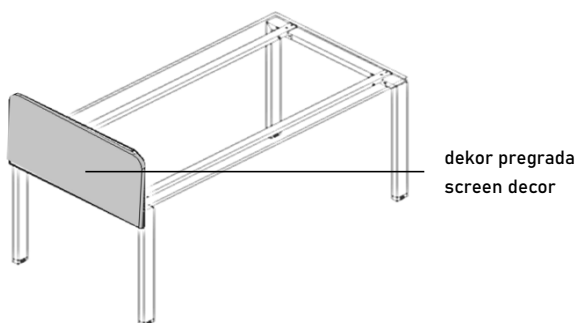

Bočna pregrada za radni stol / Side partition panel for work table

Nosači pregrade sadržani u artiklu pregrade
Brackets included

Primjer narudžbe:
Order example:

ART. **LO 11150**

artikl
article

dekor pregrada
screen decor